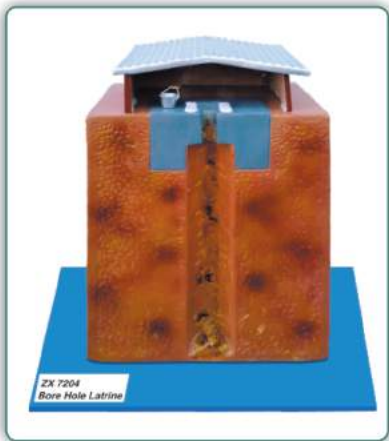

# ENVIRONMENTAL SANITATION

ZX 7201 - House Drainage System

ZX 7202 - Chamber Type Incinerator

ZX 7203 - Activated Sludge Process

ZX 7204  
Bore Hole Latrine

ZX 7204 - Bore Hole Latrine

ZX 7205 - Dug Well Latrine (Pit Latrine)

ZX 7206 - Trench Latrine

ZX 7207 - Septic Tank Latrine

ZX 7208 - Biogas Plant

ZX 7209 - Smokeless Chulha